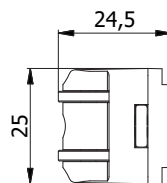

RULLO INTERCAMBIABILE