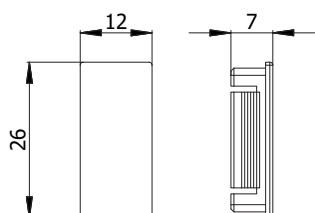

TAPPO

Per serrature serie:

1770-370-770-870

COD.	Materiale			
0371	Nylon nero	0,002	10	-