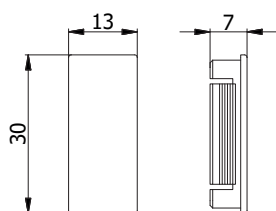

Per serrature serie:

1770
338-358
370
4338-4530
530-540
770-782-870-882

COD.	Materiale			
0535	Ottone nichelato	0,018	10	-

ACCESSORI VARI

TAPPO

Per serrature serie:

1300
1400-1400S-1410-1410S-1490
1500-1500S
1600S-1610S-1620S-1630S
1700S-1720S-1740S-1760S
3400-3410-3500
4400-4410-4490